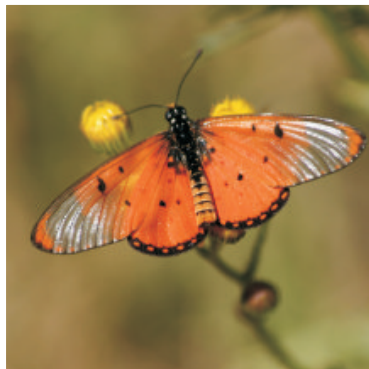

BUTTERFLIES OF MOUNTAINLANDS NATURE RESERVE - BARBERTON

Painted Lady
Vanessa cardui

Angola White-lady Swordtail
Graphium angolanus

Yellow Pansy
Junonia hierta

Eyed Pansy
Junonia orithya

Cupreous Blue
Eicochrysops messapus

Pearl-spotted Charaxes
Charaxes jahluca

Citrus Swallowtail
Papilio demodocus

Swanepoel's Blue
Lepidochrysops swanepoeli

Spotted Joker
Byblia ilithyia

Brownveined White
Belenois aurota

Wandering Donkey
Acraea neobule