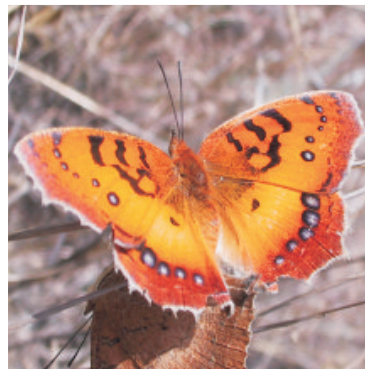

Pirate
Cataglyphis cloanthe